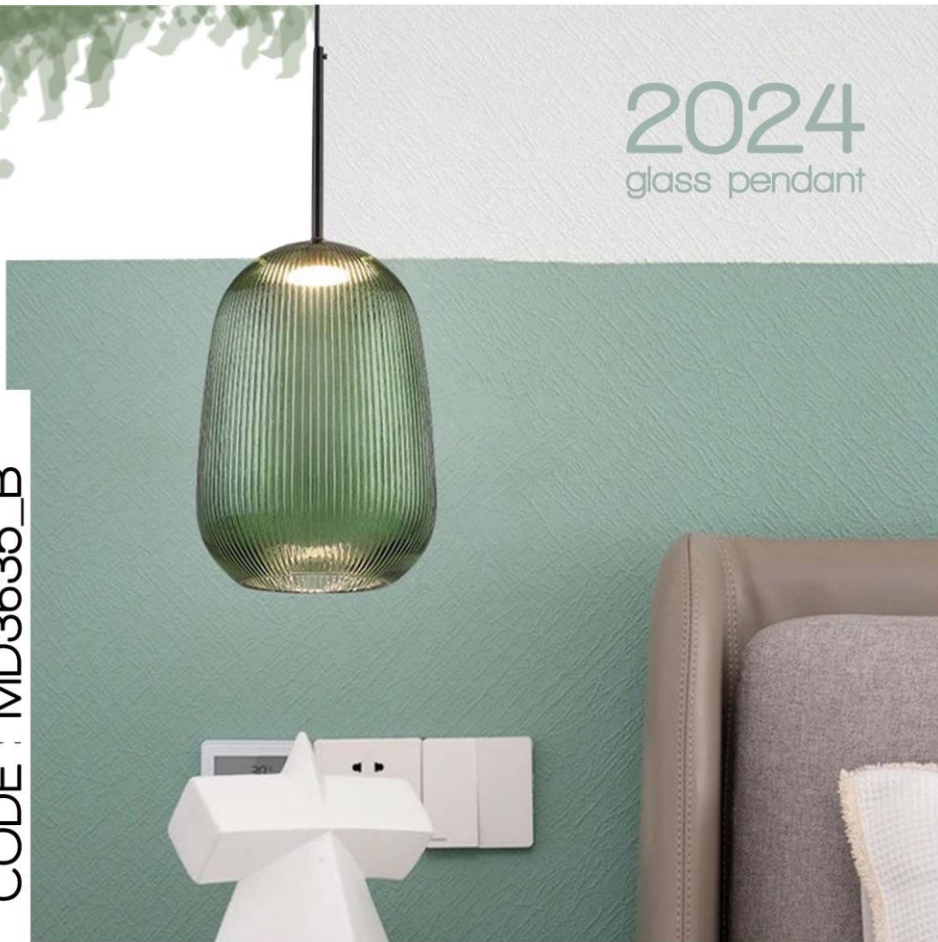

CODE : MD3635_B