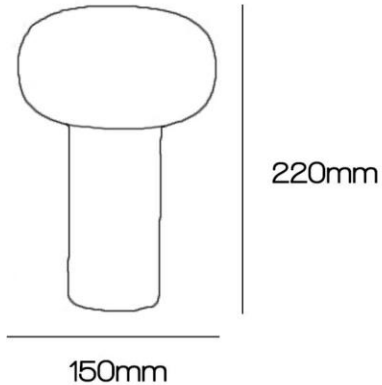

- ▶ Dimension :D150*H220mm
- ▶ Lampshade Whith Power Bank
- ▶ Dimmable
- ▶ 2w

HOME |
LUSSO

CODE : MT225819_1A

360mm

130mm

black

grey

white