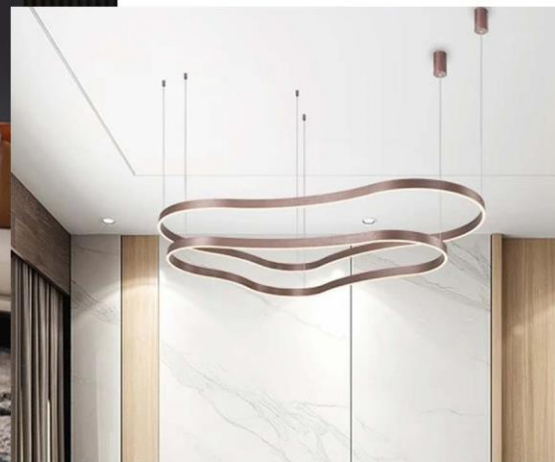

Dimension :D900 & D1200

gold

coffee

silver

CODE 5371_860RPP ◀