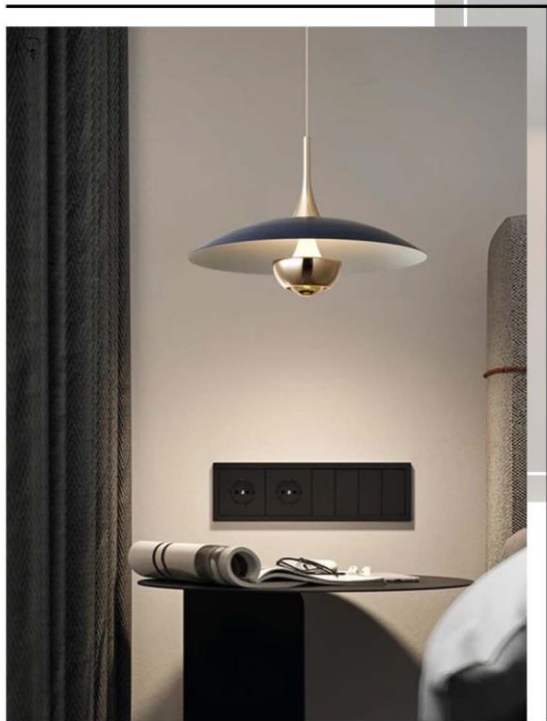

HOME
LUSSO

CODE :PB821

- Dimension :D300*H300mm
- Color :Chrome
- 6w