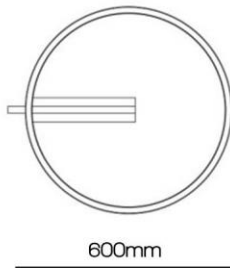

coffee

white

600mm

3 modes pendant

CODE : BL_P23039M_1

CODE : BL_P23039L_1

CODE : BL_P23039M_1 ▶ D600mm :36w+7w

CODE : BL_P23039L_1 ▶ D800mm :48w+7w