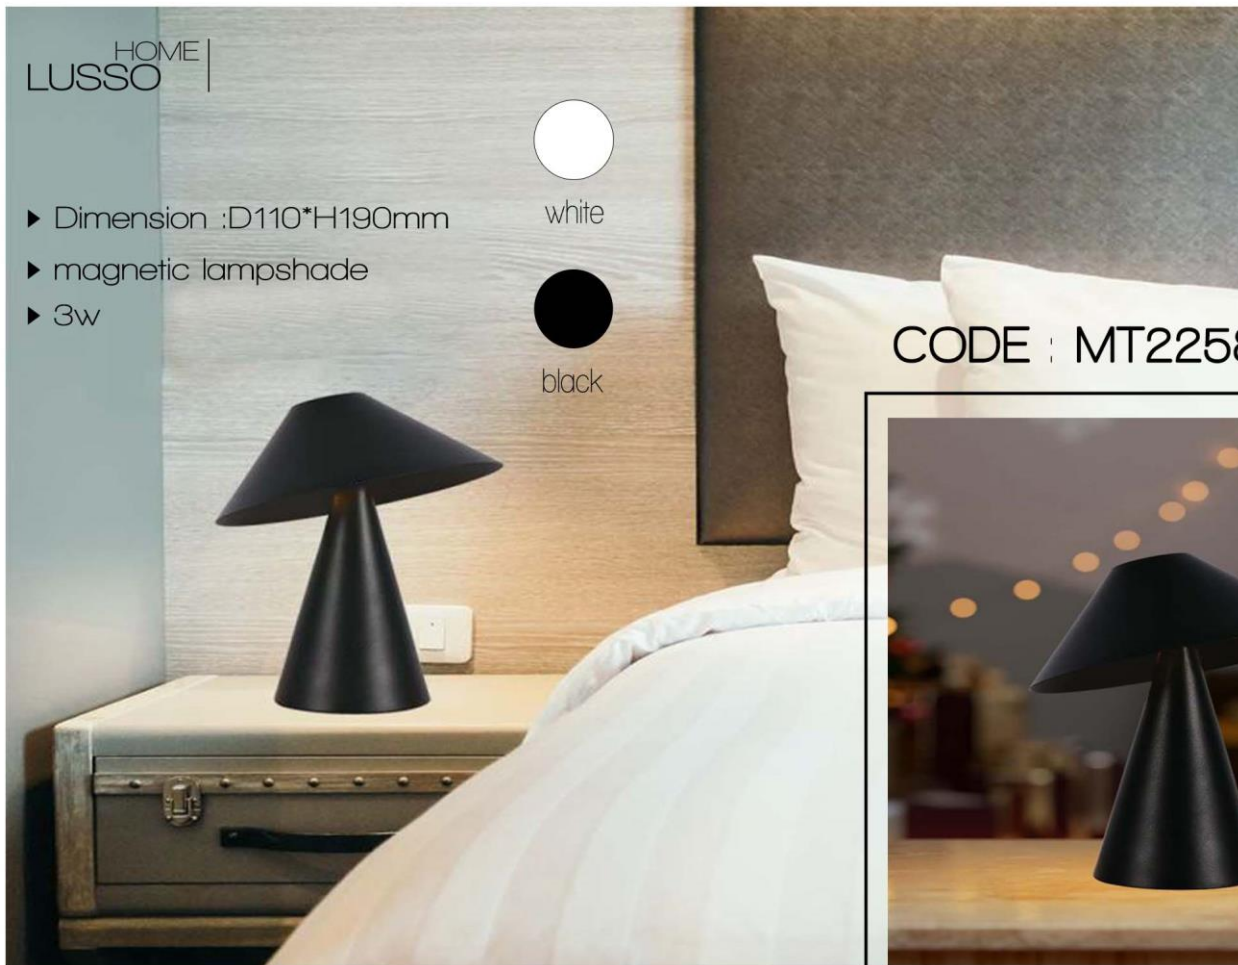

- ▶ Dimension :D110*H190mm
- ▶ magnetic lampshade
- ▶ 3w

white

black

lampshade

CODE : MT225821_1A

HOME |
LUSSO

● come to the galaxy ●

lampshade