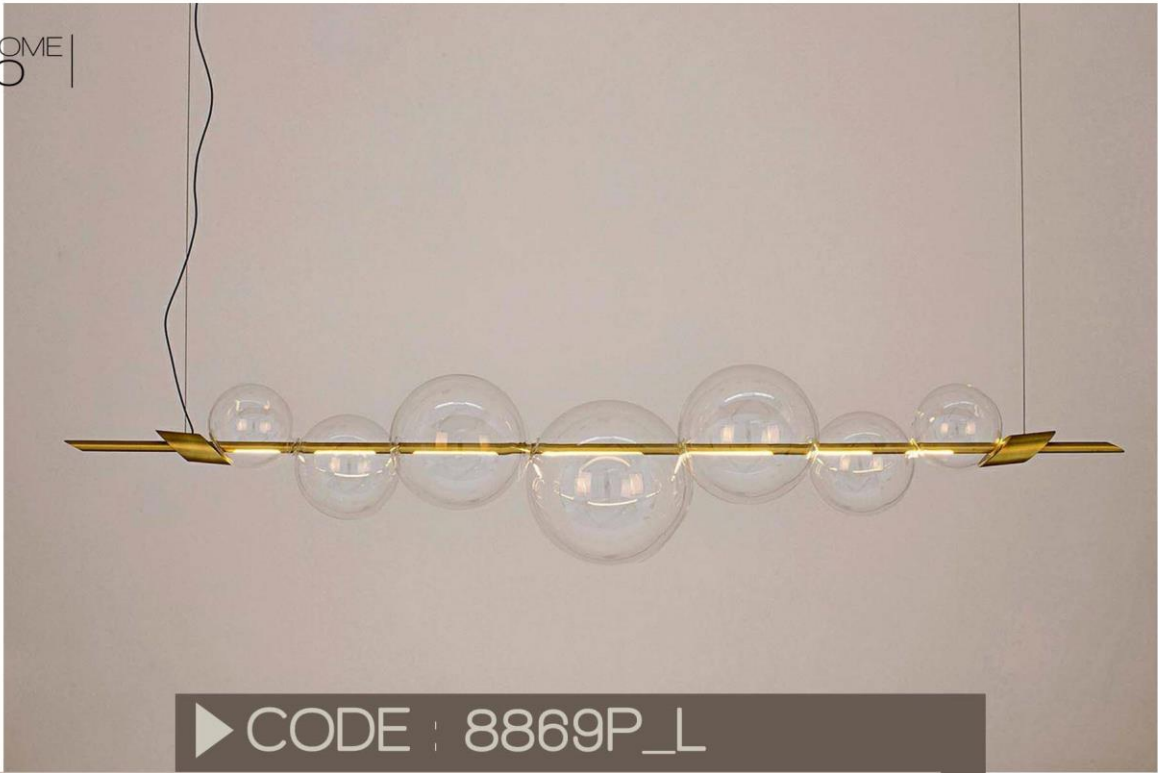

CODE BL_P23041

► Dimension | L900mm
| L1200mm

Linear

HOME |
LUSSO

▶ CODE : 8869P_L

Linear Pendant Lamp

HOME
LUSSO

► Dimension :L1530*W250mm