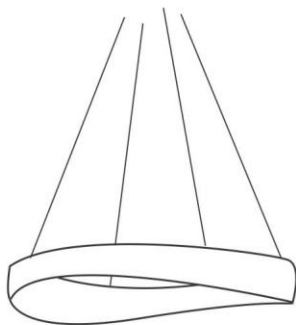

HOME
LUSSO |

CODE 5686_838ROP_3

---

black

grey

white

450mm