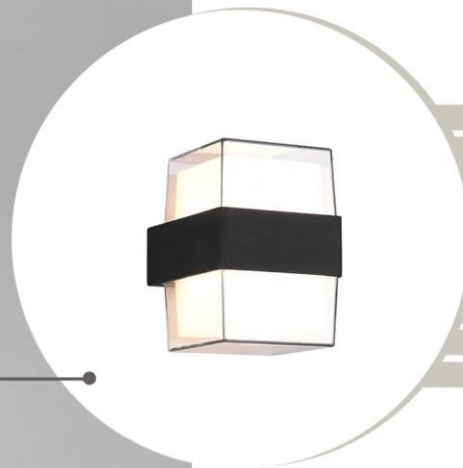

HOME |
LUSSO

CODE : WNS_1318

- Dimension : L110*W130*H90mm
- Color : Black
- 10w

130mm

wall lamp