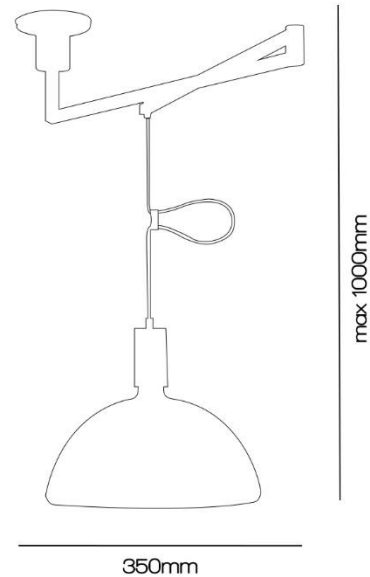

▶ Dimension : D150*H200mm

▶ Color : Smokey_Amber_White

opaque glass

HOME
LUSSO |

CODE : XD_1P

- ▶ Dimension : D350*(max)H1000mm
- ▶ Glass & Iron

HOME
LUSSO

Lusso Home Pendant

▶ Dimension :L275*W250*H510mm

▶ 5W

HOME |
LUSSO

►Dimension :D200_D300mm

CODE : 8890P (small & Large)

smokey

HOME
LUSSO

6w