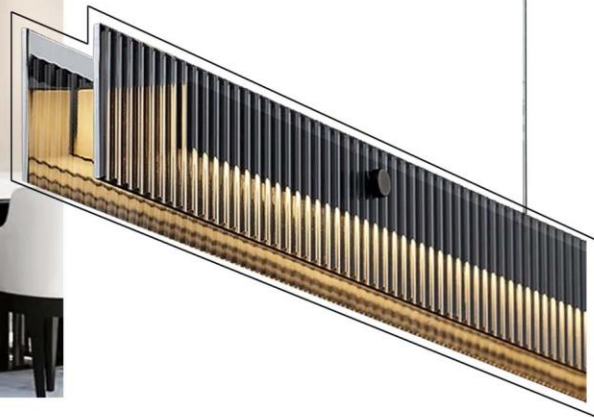

HOME |
LUSSO

linear

pendant

chandelier

- ▶ Color :black+smokey grey
 - ▶ Dimension :L1200*H75mm
-

CODE : D8710L_12

HOME
LUSSO |

- ▶ Color :black+smokey grey
- ▶ Dimension :D600*H100mm