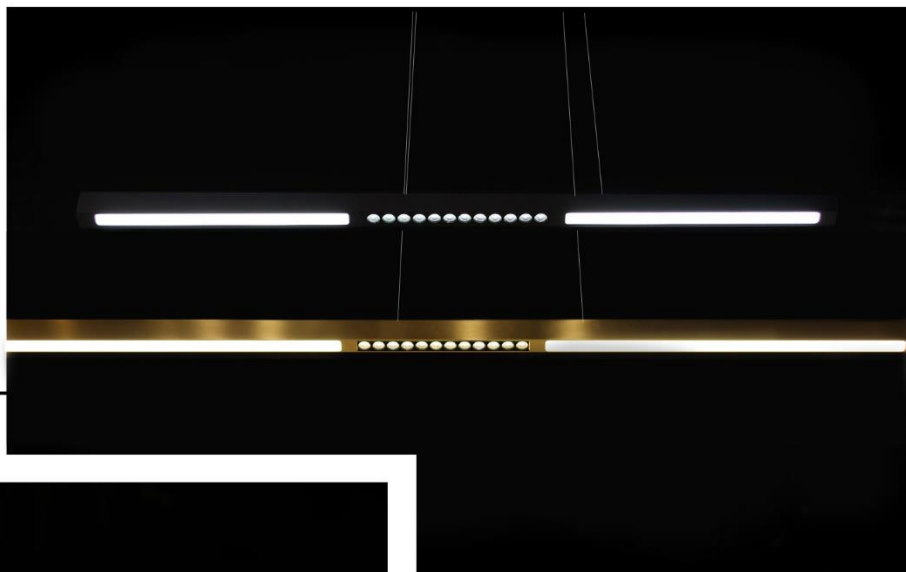

CODE BL_P23041

► Dimension | L900mm
| L1200mm

Linear

HOME |
LUSSO

▶ CODE : 8869P_L

Linear Pendant Lamp

HOME
LUSSO

► Dimension :L1530*W250mm