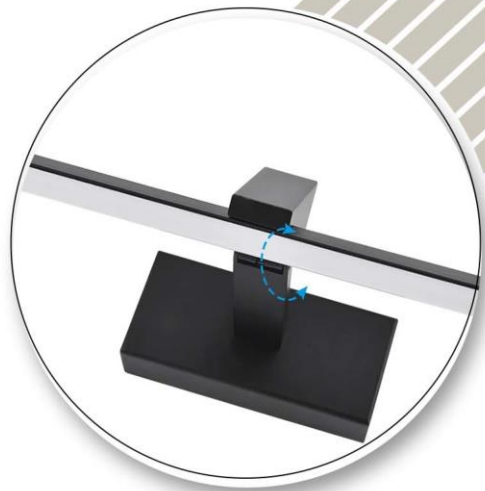

brown

silver

610mm

CODE : WT137_610

brown

silver

HOME
LUSSO |

CODE : WT134_400