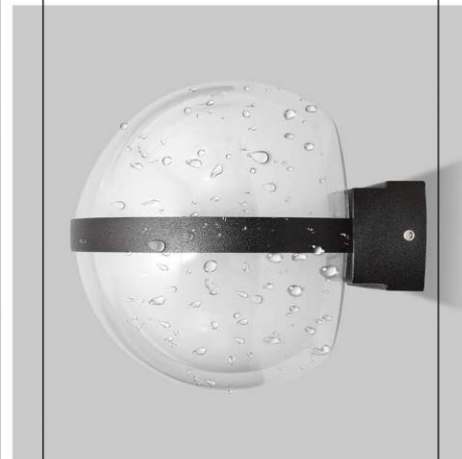

black

white

HOME |
LUSSO

CODE : WNS_1330

► Dimension : D150mm

wall lamp

- ▶ Dimension : L105*W105*H130mm
- ▶ 10+2w

CODE : WNS_1169