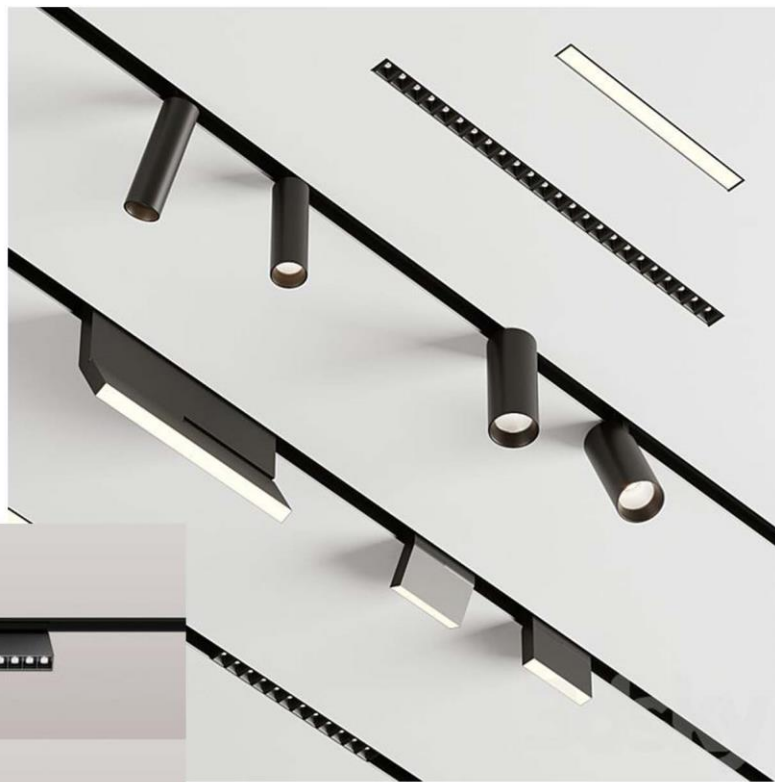

RM_1TB

astronaut brothers

RM_1T

D200*H370mm

D200*H400mm

LUSSO
rail & magnetic
light

HOME |
LUSSO

MAGNETIC RAIL AND LIGHT