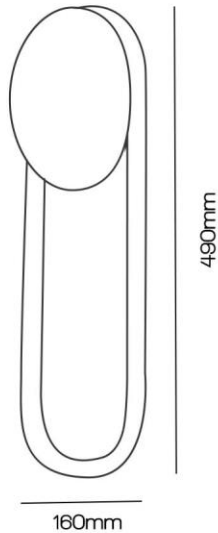

► Dimension : L400mm

CODE : WT134_600

► Dimension : L600mm

wall lamp

HOME
LUSSO |

▶ CODE : B124

HOME
LUSO

HOME |
LUSSO

CODE : D8779

- ▶ Dimension : W160*H490mm
- ▶ Iron And Aluminium
- ▶ 24W

-  Black
-  Gold
-  Silver

HOME
LUSSO |

CODE : TL_1W

wall lamp

HOME
LUSSO |

▶ Dimension :D80*H500mm