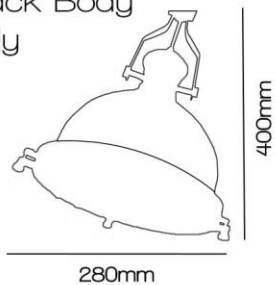

- ▶ Color :Green
- ▶ Dimension :D240*H320mm

CODE : MD3635_B

HOME
LUSSO

CODE : MD3635_C

- ▶ Color :Blue
- ▶ Dimension :D150*H500mm

- ▶ Dimension :D280*H400mm
- ▶ Color :Amber+Black Body
Amber+Gold Body
- ▶ Glass Pendant