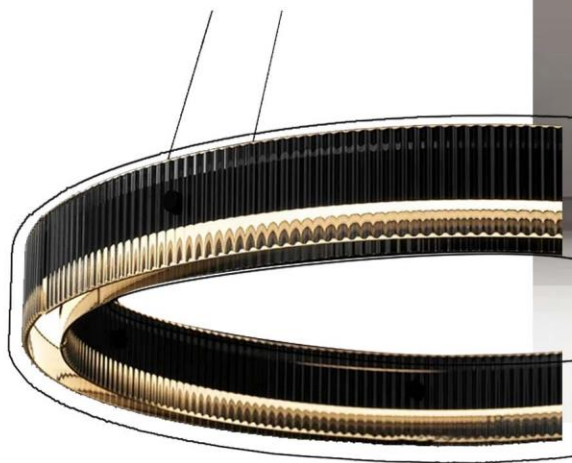

HOME
LUSSO |

- Color :black+smokey grey
- Dimension :D600*H100mm

CODE : D8710_6

chandelier