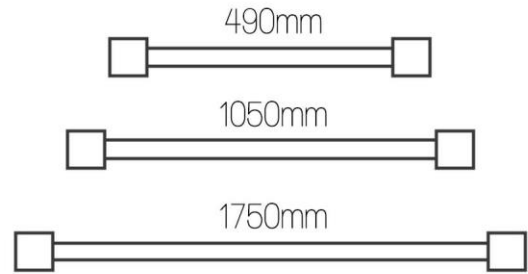

► Dimension : L400mm

CODE : WT134_600

► Dimension : L600mm

wall lamp

HOME
LUSSO |

▶ CODE : B124

HOME
LUSO

HOME |
LUSSO