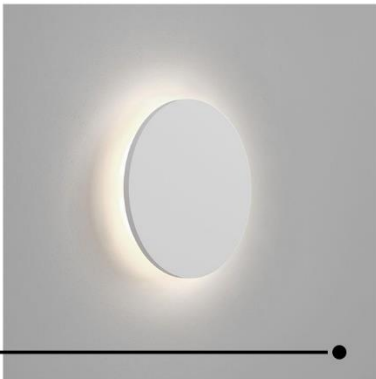

wall lamp

HOME
LUSSO |

CODE : WNS_1282

► Color :Black

► Dimension :D110*H130mm

wall lamp

HOME |
LUSSO

- ▶ Color :Black_Grey_White
- ▶ Dimension :D160mm
- ▶ 6W_IP65