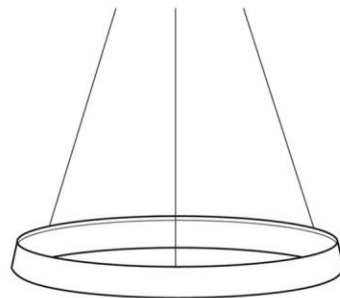

HOME |
LUSSO

Home LUSSO chandelier

CODE : 5650_850ROP

grey

coffee

white

600mm