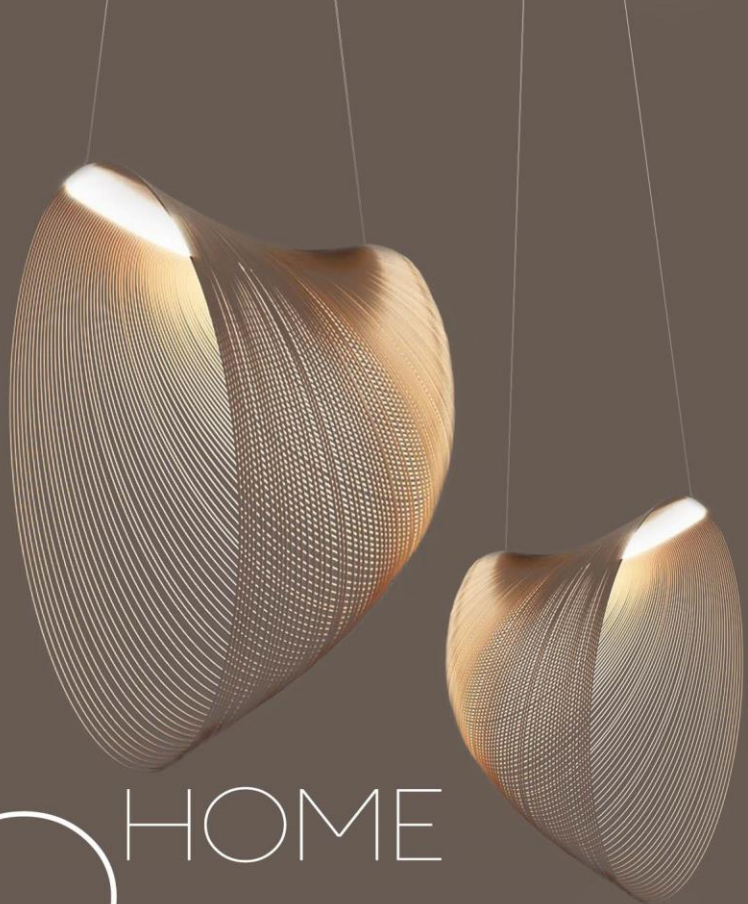

2024

We advice ,We design
We are LUSSO HOME

LUSSO HOME