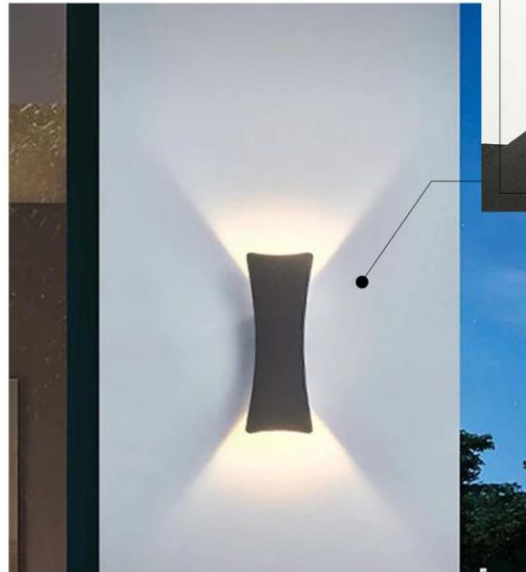

HOME
LUSSO

CODE : WNS_6602

▶ Dimension : L240*W115*H70mm

▶ 2.5w

black

grey

white

wall lamp