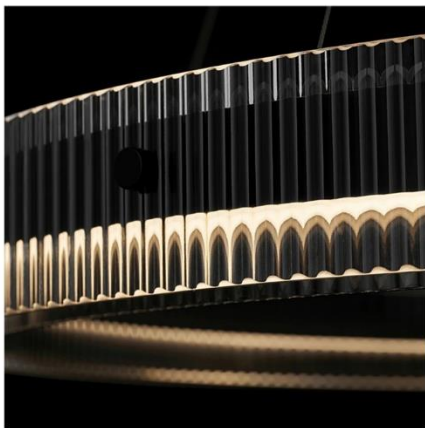

HOME |
LUSSO