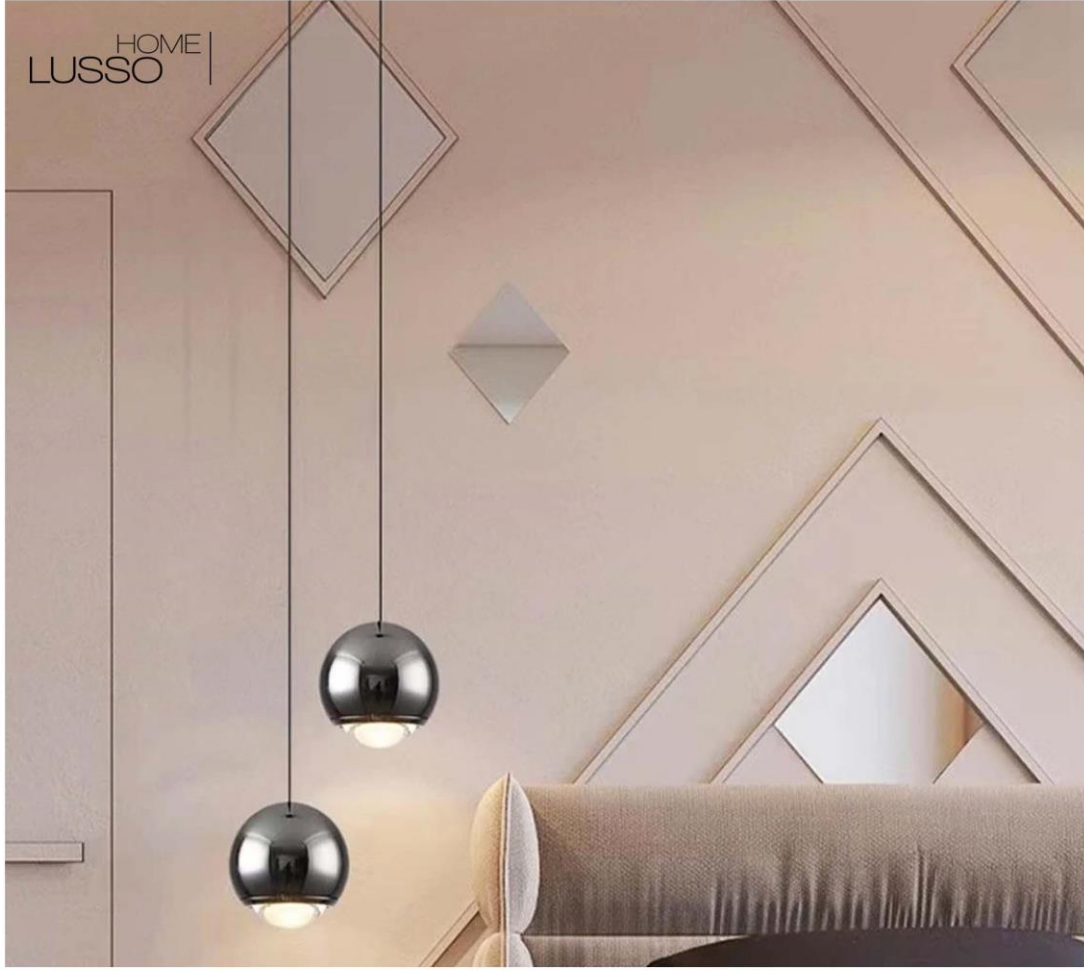

HOME
LUSSO |

CODE : YC912

- ▶ Dimension :D100*H110mm
- ▶ Color :Chrome_Black Chrome_Gold
- ▶ 5w

LUSO HOME

PENDANT LAMP

HOME
LUSSO |

CODE : YC116

- ▶ Dimension :D100mm
- ▶ Color :Chrome_Gold
Black Chrome