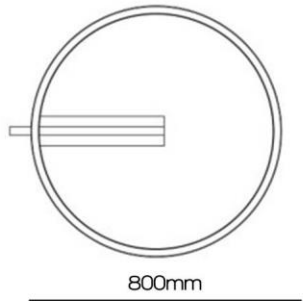

coffee

white

600mm

3 modes pendant

CODE : BL_P23039M_1

CODE : BL_P23039L_1

CODE : BL_P23039M_1 ▶ D600mm :36w+7w

CODE : BL_P23039L_1 ▶ D800mm :48w+7w