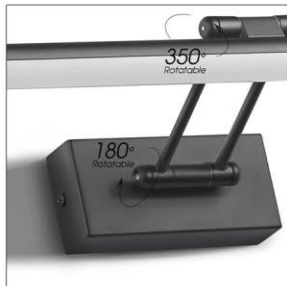

HOME
LUSSO

Black

Gold

White

CODE : WT101

- Dimension : L500mm
- 8W

wall lamp