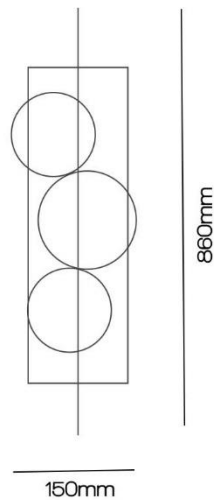

CODE : 8869W

- Color : Gold
- 6W