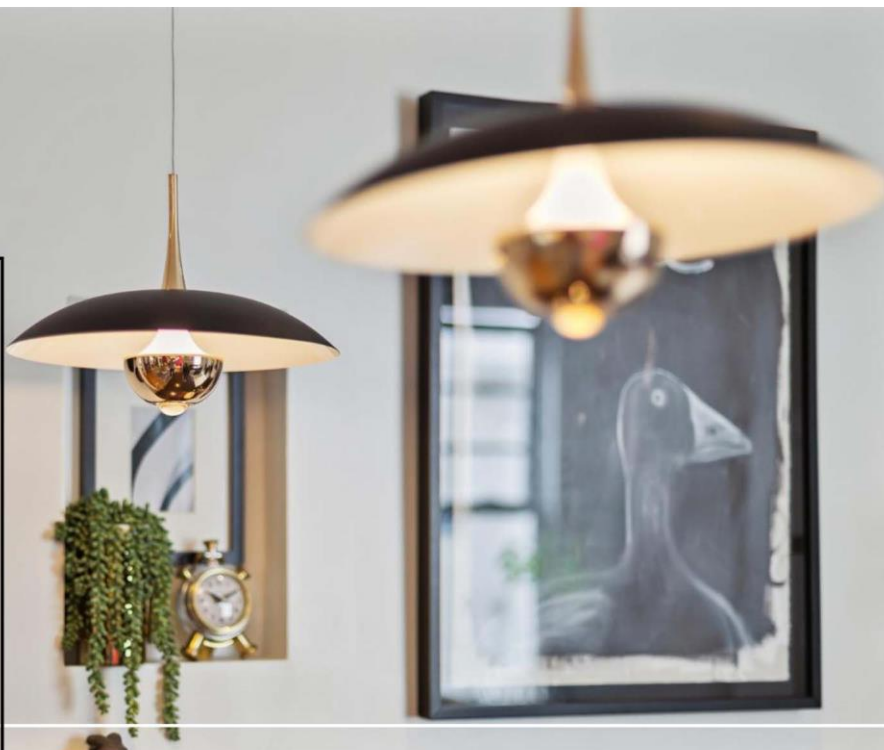

HOME
LUSSO

CODE :PB821

- Dimension :D300*H300mm
- Color :Chrome
- 6w