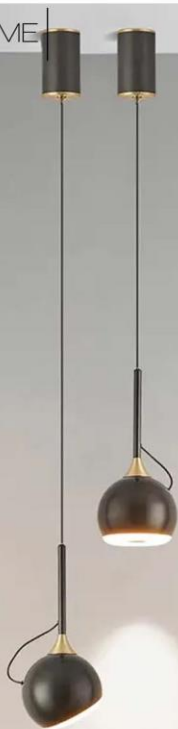

CODE : PB846

- ▶ Dimension :D110*H110mm
- ▶ Color :Chrome_Black Chrome

HOME
LUSSO

CODE : PB879

- ▶ Color : Chrome_Black chrome
- ▶ Dimension : D120*H330mm

HOME
LUSSO

CODE : YC111

- ▶ Color : Chrome_Black chrome
- ▶ Dimension : D160*H160mm